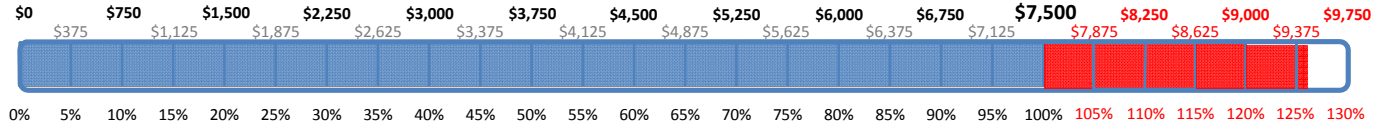

This would be really cool because that \$15,000 will then be matched by the Cochran's for a total donation to the Heisey Glass Museum Endowment Fund of \$30,000.

We've reached and exceeded our goal!

Total dollars contributed by members (not including the Lucke's match).

\$9,515.00